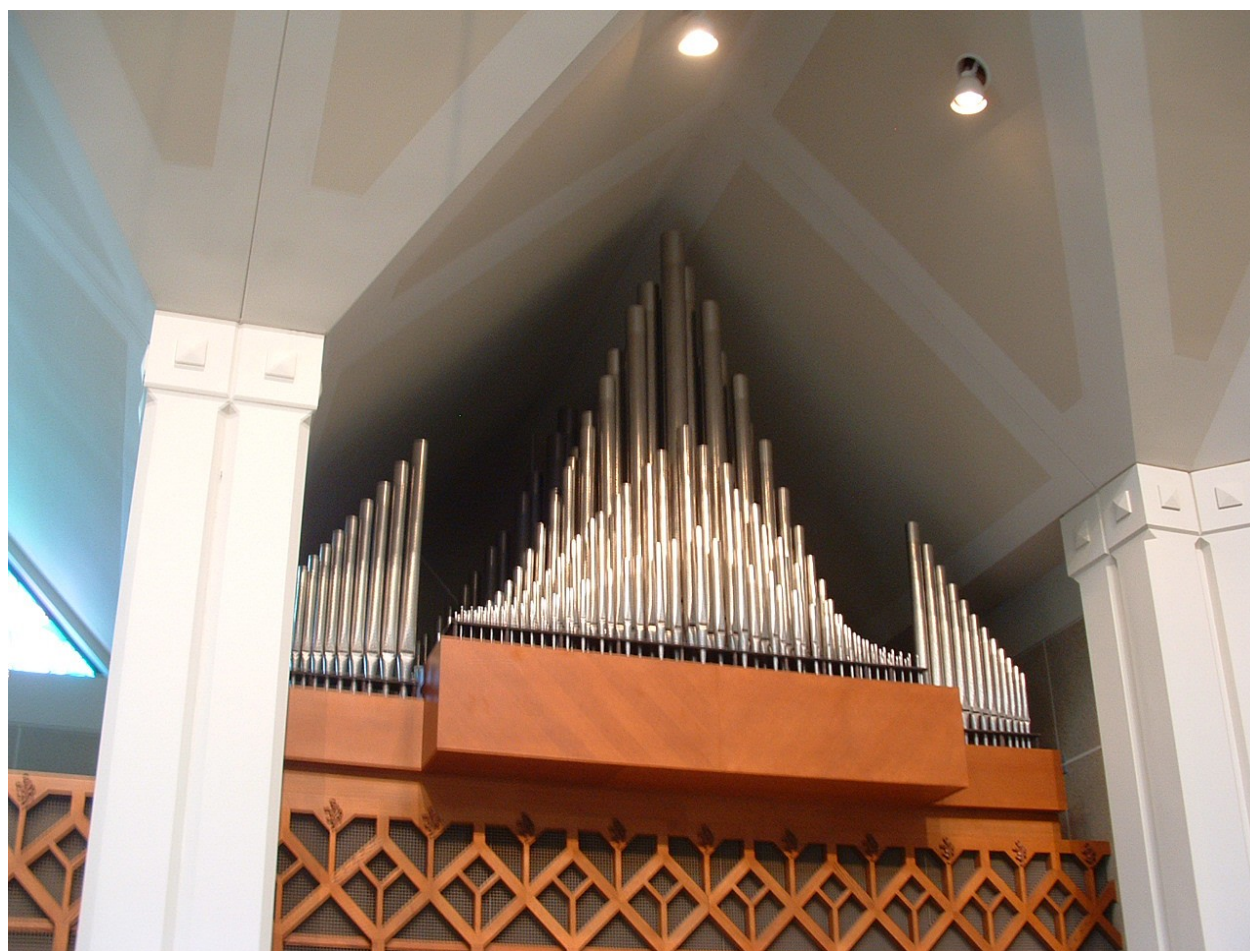

*Casavant Frères Ltée.
Opus 3984, 1991*

*St. Patrick Parish, St. Charles, Illinois
Crane Road Church*

*The instrument was built by the Casavant
Frères company of
Québec, Canada*